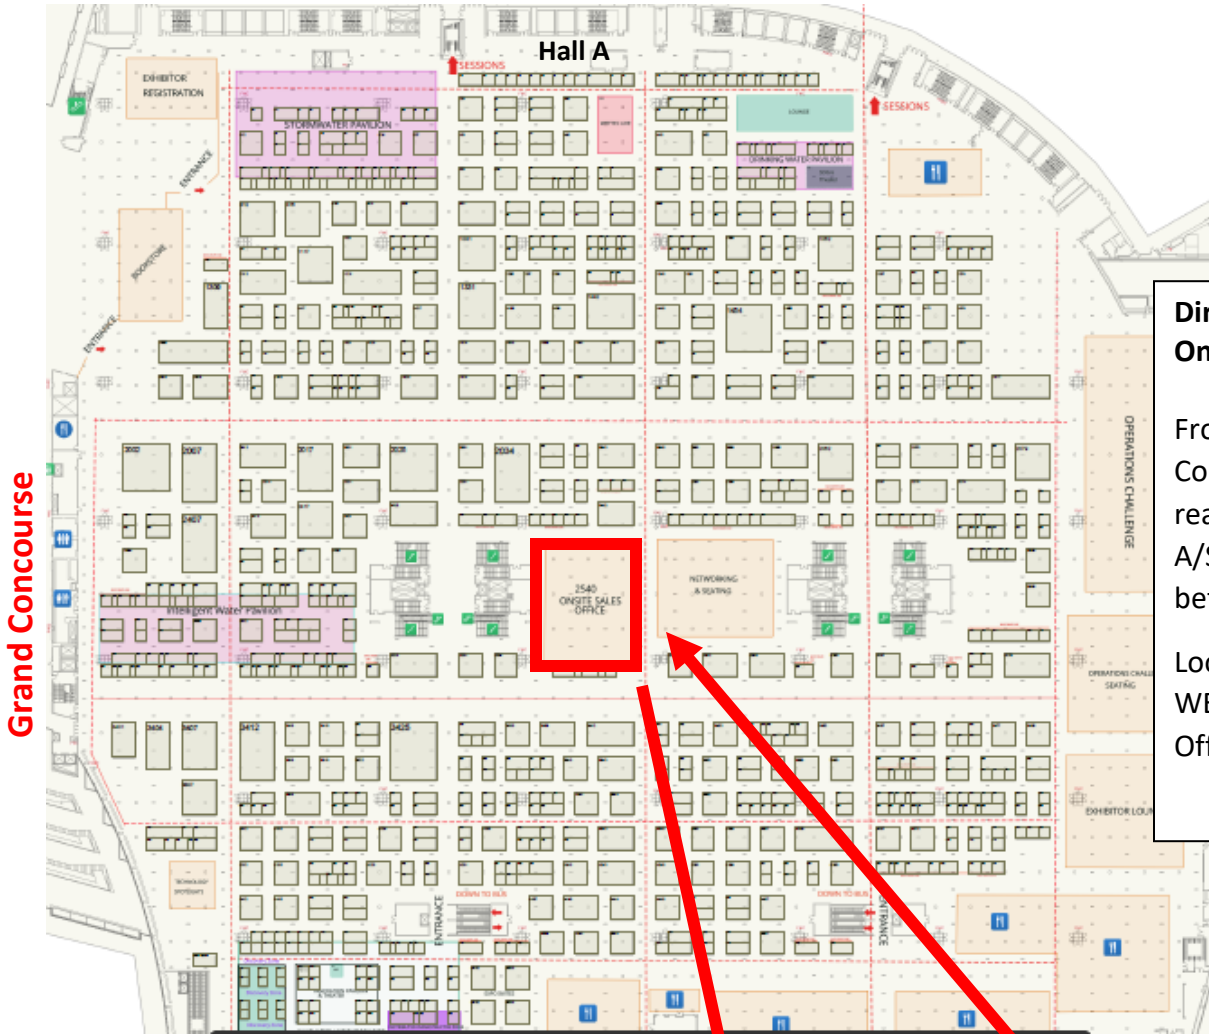

Directions to the Onsite Sales Office

Directions to the Onsite Sales Office:

From the Grand Concourse, proceed to the rear of Exhibit Hall A/South Hall, booth 2540, between cafes.

Look for signs for the WEFTEC 2022 Onsite Sales Office.

Onsite Sales Office Booth 2540

McCormick Place Overview