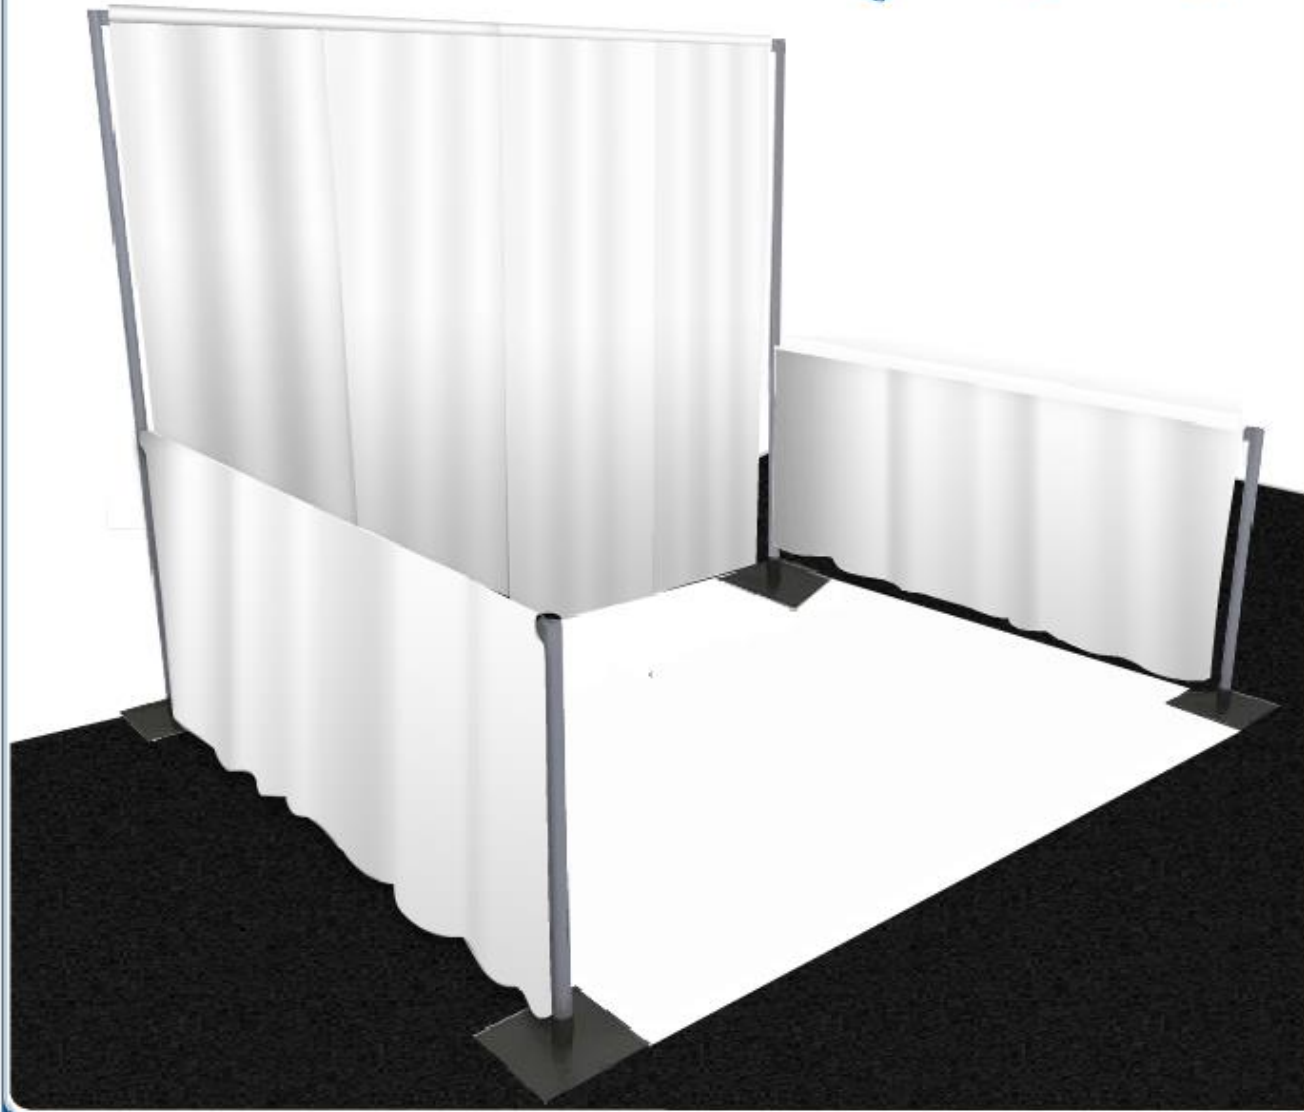

Mouse over drape for panel name

Show | Email | Print

Choose color

Drape 1 (selected color - White)

Drape 2 (selected color - White)

Drape 3 (selected color - White)

Drape 4 (selected color - White)

Side Drape (selected color - White)

Booth Carpet

Aisle Carpet (selected color - Black)

numbers represent pms color codes

SAVE

RETRIEVE

CLEAR