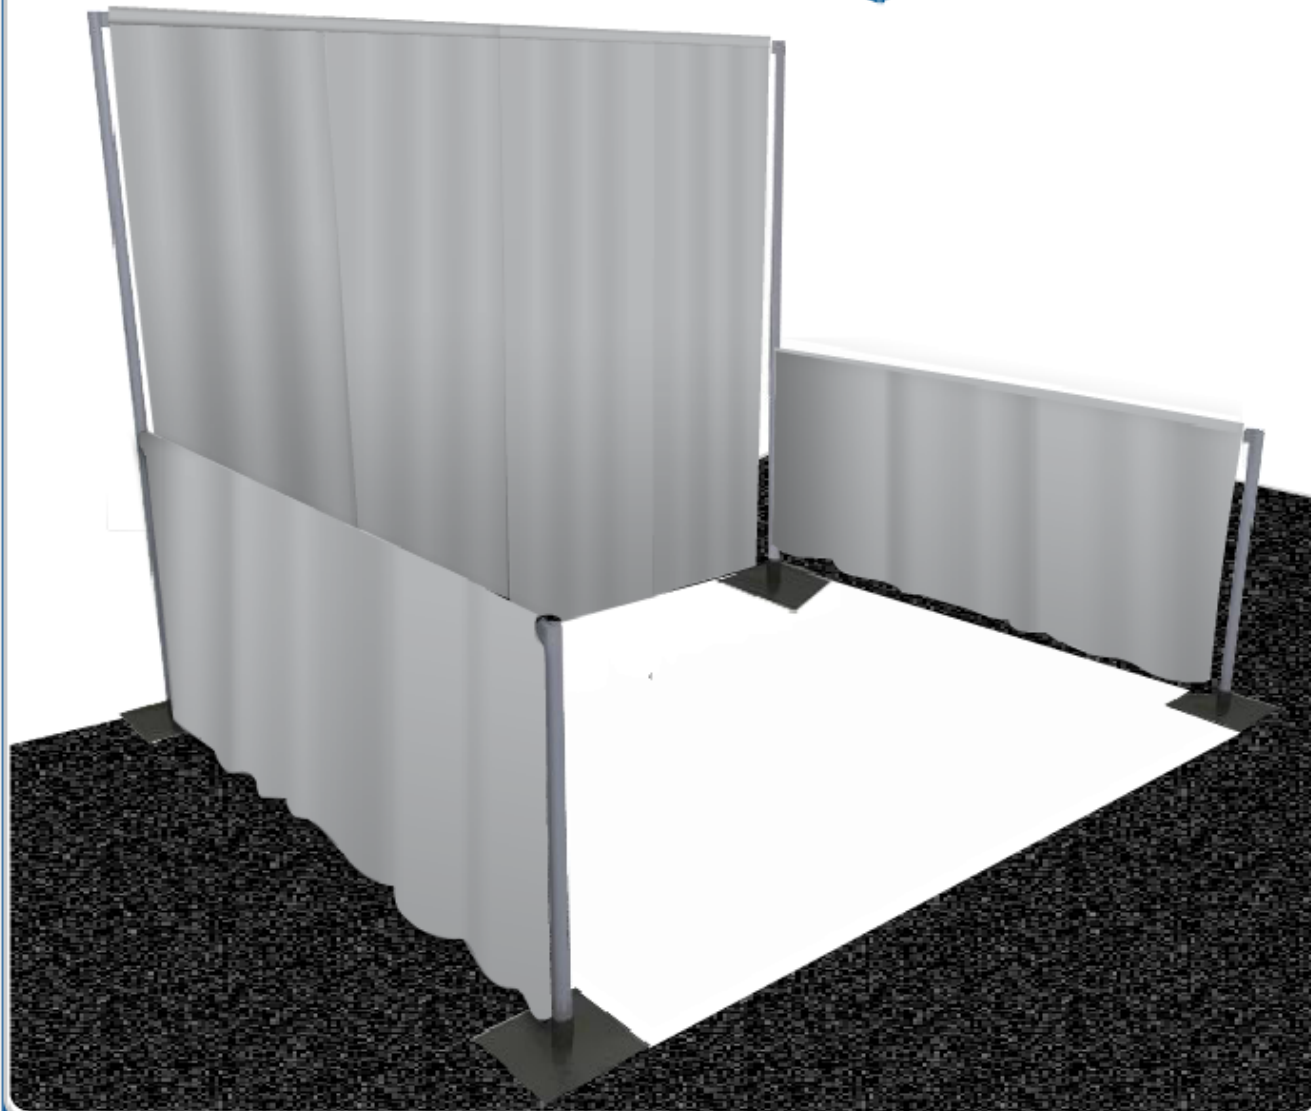

Mouse over drape for panel name

Show | Email | Print

Choose color

Drape 1 (selected color - Gray - 429)

Drape 2 (selected color - Gray - 429)

Drape 3 (selected color - Gray - 429)

Drape 4 (selected color - Gray - 429)

Side Drape (selected color - Gray - 429)

Booth Carpet

Aisle Carpet (selected color - Tuxedo - 422)

numbers represent pms color codes

SAVE

RETRIEVE

CLEAR