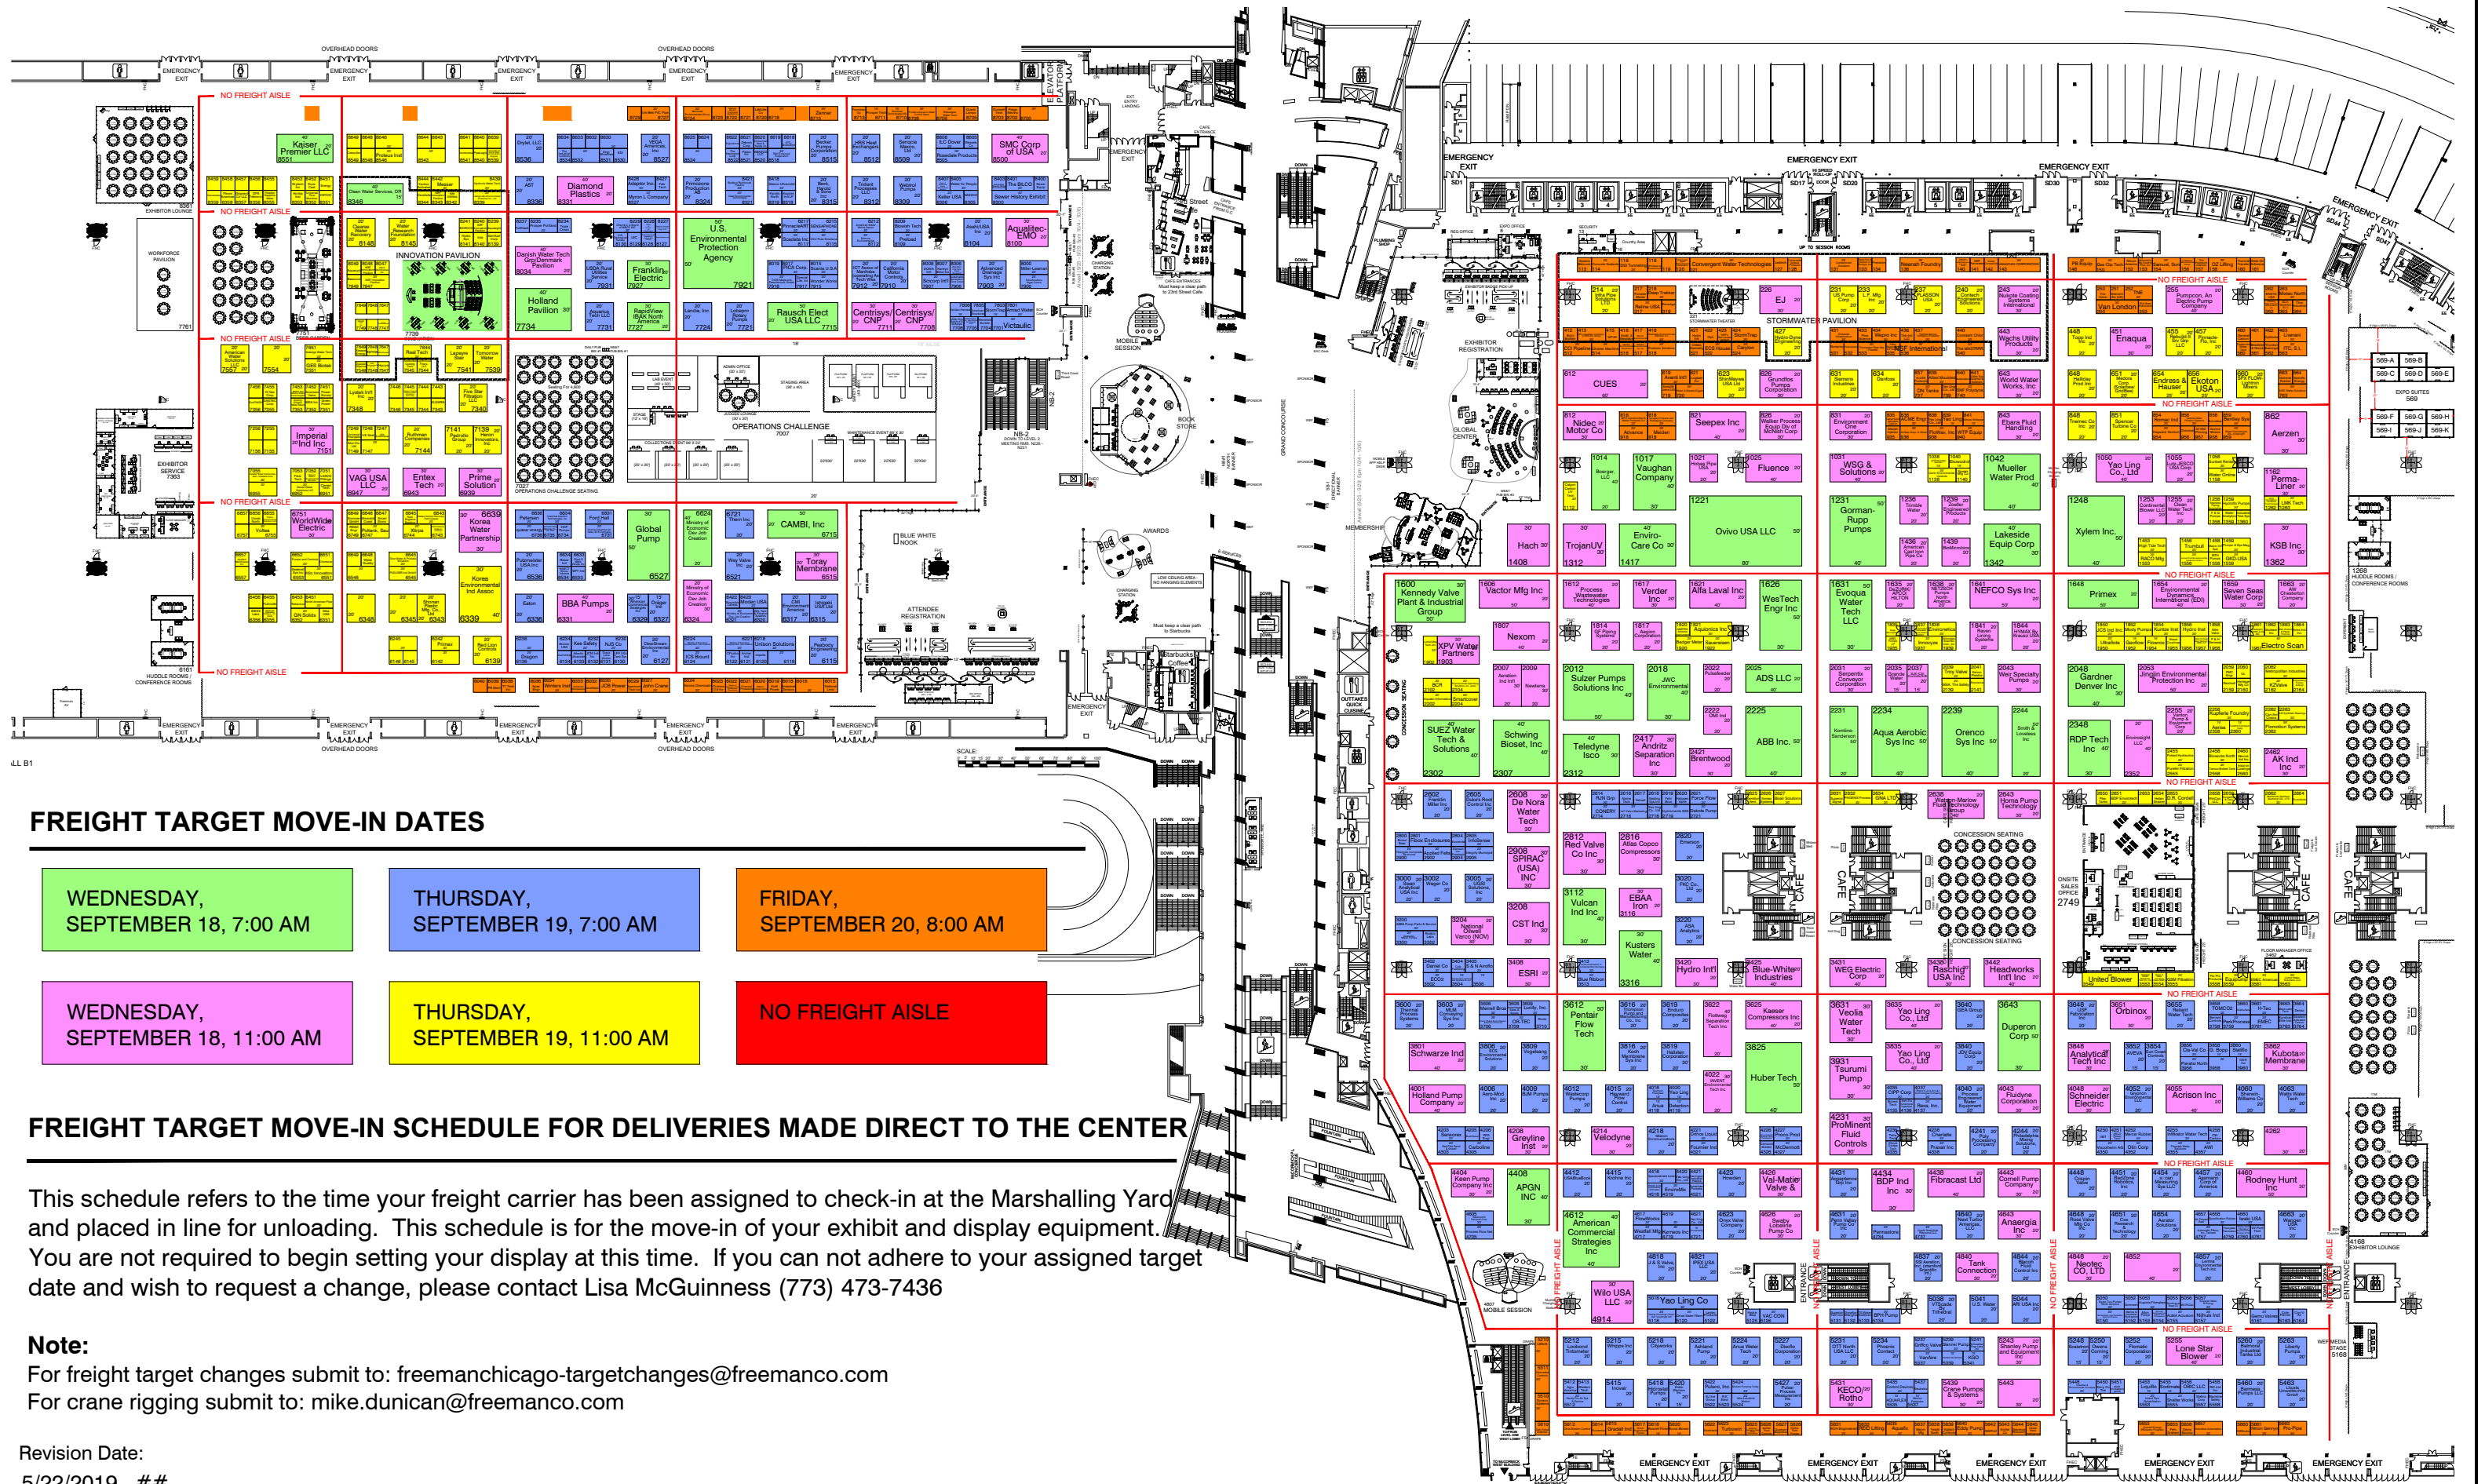

WEFTEC 2019 • SEPTEMBER 23-25, 2019 • McCORMICK PLACE HALL A & B • CHICAGO, ILLINOIS

FREIGHT TARGET MOVE-IN DATES

WEDNESDAY, SEPTEMBER 18, 7:00 AM	THURSDAY, SEPTEMBER 19, 7:00 AM	FRIDAY, SEPTEMBER 20, 8:00 AM
WEDNESDAY, SEPTEMBER 18, 11:00 AM	THURSDAY, SEPTEMBER 19, 11:00 AM	NO FREIGHT AISLE

FREIGHT TARGET MOVE-IN SCHEDULE FOR DELIVERIES MADE DIRECT TO THE CENTER

This schedule refers to the time your freight carrier has been assigned to check-in at the Marshalling Yard and placed in line for unloading. This schedule is for the move-in of your exhibit and display equipment. You are not required to begin setting your display at this time. If you can not adhere to your assigned target date and wish to request a change, please contact Lisa McGuinness (773) 473-7436