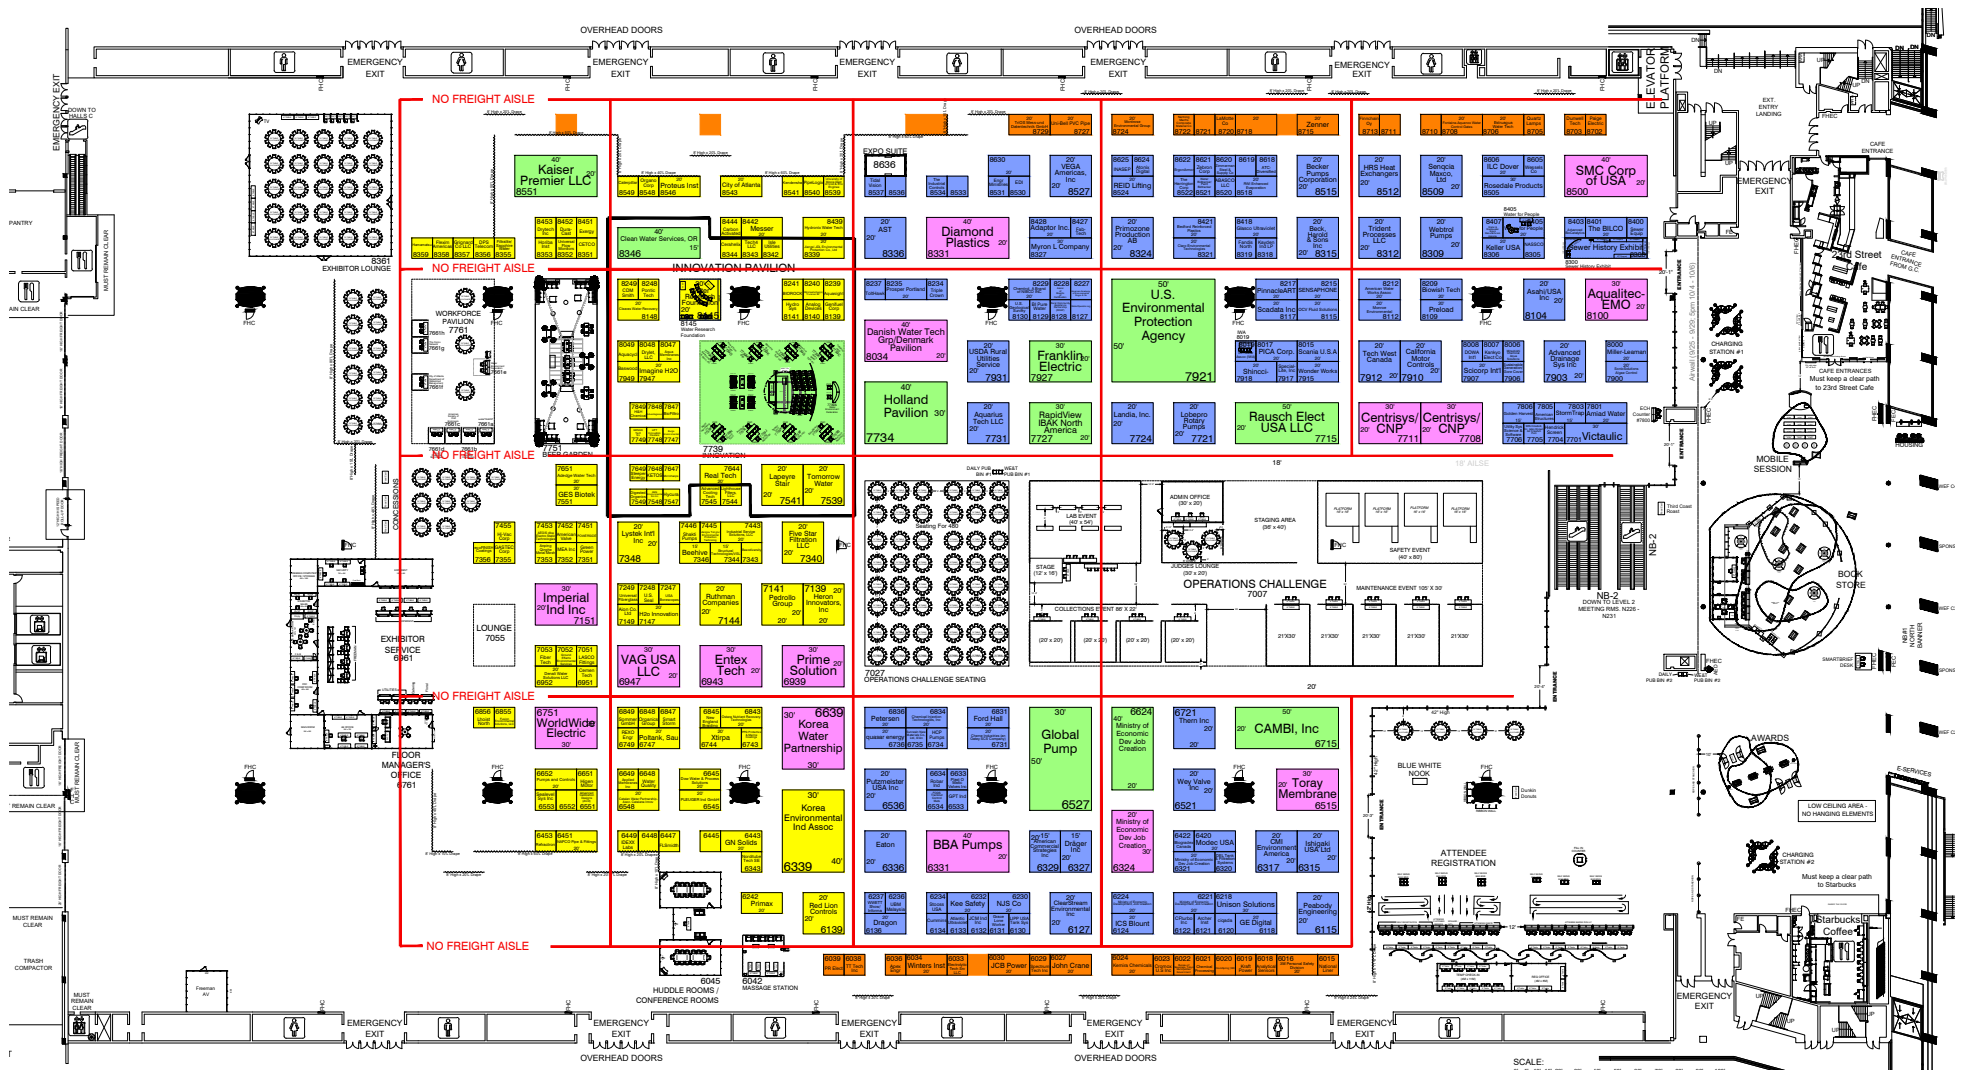

WEFTEC 2019 • SEPTEMBER 23-25, 2019 • McCORMICK PLACE HALL B • CHICAGO, ILLINOIS

FREIGHT TARGET MOVE-IN DATES

WEDNESDAY, SEPTEMBER 18, 7:00 AM	WEDNESDAY, SEPTEMBER 18, 11:00 AM
THURSDAY, SEPTEMBER 19, 7:00 AM	THURSDAY, SEPTEMBER 19, 11:00 AM
FRIDAY, SEPTEMBER 20, 8:00 AM	NO FREIGHT AISLE

FREIGHT TARGET MOVE-IN SCHEDULE FOR DELIVERIES MADE DIRECT TO THE CENTER

This schedule refers to the time your freight carrier has been assigned to check-in at the Marshalling Yard and placed in line for unloading. This schedule is for the move-in of your exhibit and display equipment. You are not required to begin setting your display at this time. If you can not adhere to your assigned target date and wish to request a change, please contact Lisa McGuinness (773) 473-7436