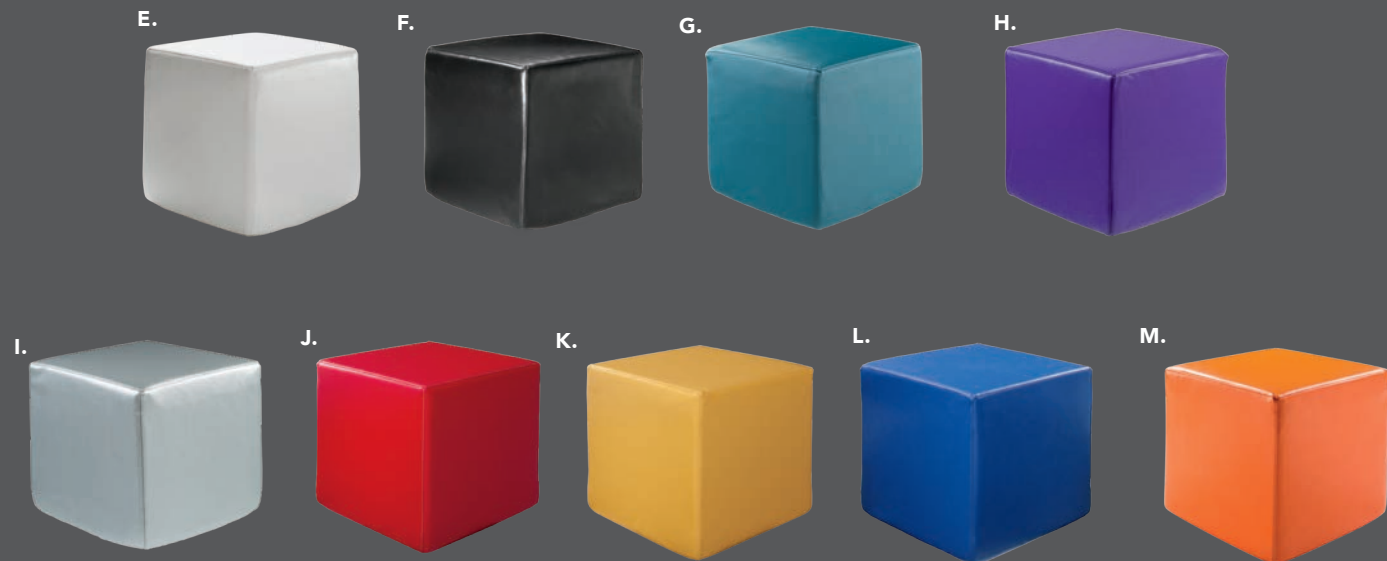

Ottomans

Vibe Cube

18"L 18"D 18"H

- A) 81535 (citrus green vinyl)
- B) 81537 (spice orange vinyl)
- C) 81538 (desert rose vinyl)
- D) 81536 (taupe vinyl)
- E) 81531 (white vinyl)
- F) 81530 (black vinyl)
- G) 81532 (steel blue vinyl)
- H) 81534 (purple vinyl)
- I) 81533 (silver vinyl)
- J) 81519 (red vinyl)
- K) 81517 (yellow vinyl)
- L) 81518 (blue vinyl)
- M) 81525 (orange vinyl)