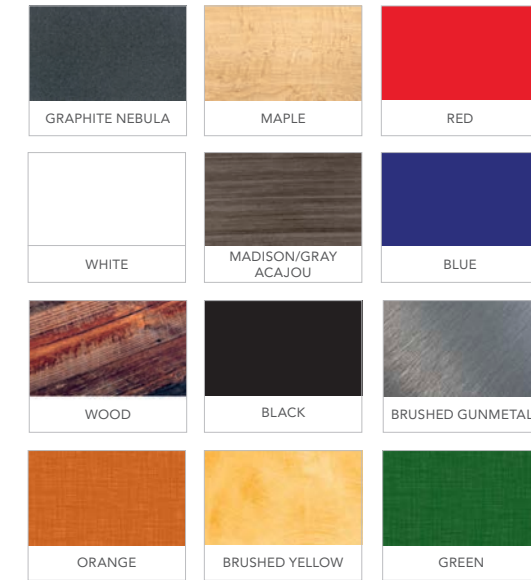

Café Tables

A) 820940 Blue Hydraulic Café Table
(chrome base, blue top) 30" RND 29"H
B) 810131 Malba Chair
(gray) 20"L 20"D 32"H

A) 820241 Madison Hydraulic Café Table
(chrome base, gray acajou top) 30" RND 29"H
B) 810130 Malba Chair
(green) 20"L 20"D 32"H

85030 7' Boxwood Hedge
36.5"L 12"D 84"H

30" Round Café Table
A) 820941 Standard Black Base (blue top) 30" RND 29"H
B) 81093 Lucent Chair (frosted, acrylic) 19.5"L 19.75"D 32.5"H

A) 8201233 Hydraulic Cafe Table
(orange top, chrome) 30" RND 29"H
B) 810861 Laguna Chair
(maple, chrome) 18"L 19"D 34"H

Customize and Create

Choose your base, black or chrome, then pick a color that suits your design.

Café Tables Standard Black Base 30" RND 29"H

- A) 8201220** (white)
also available
- 820265** (Madison/gray acajou)
- 820941** (blue)
- 820943** (wood)
- 8201236** (black)
- 8201235** (brushed gunmetal)
- 8201239** (brushed yellow)
- 8201237** (green)
- 8201238** (orange)

Customize and Create

Choose your base, black or chrome, then pick a color that suits your design.

GRAPHITE NEBULA	MAPLE	RED
WHITE	MADISON/GRAY ACAJOU	BLUE
WOOD	BLACK	BRUSHED GUNMETAL
ORANGE	BRUSHED YELLOW	GREEN