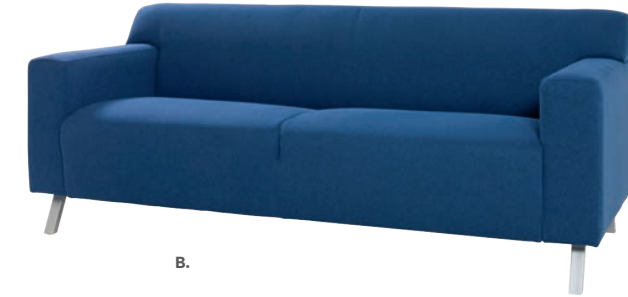

810150 Munich Corner Chair
(gray fabric)
26"L 27"D 28.5"H

810151 Munich Armless Chair
(gray fabric)
22.5"L 27"D 28.5"H

Soft Seating Collections

Available in Power 

A.

B.

ALLEGRO

A) 81019 Chair
(blue fabric)
36"L 34.5"D 30"H
B) 83015 Sofa
(blue fabric)
73"L 34.5"D 30"H

A.

B.

C.

KEY LARGO

A) 810950 Chair
(black fabric)
35"L 35"D 34"H
B) 830950 Loveseat
(black fabric)
57"L 35"D 34"H
C) 830951 Sofa
(black fabric)
79"L 35"D 34"H

A.

B.

FAIRFAX