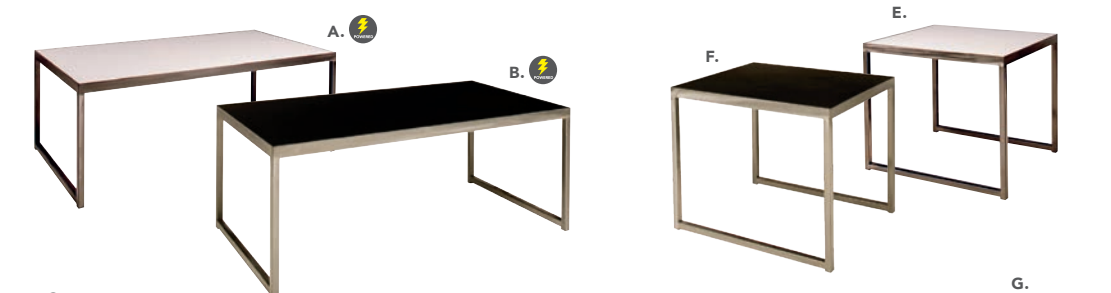

- **Sydney Cocktail Tables**
  (brushed steel)
  48"L 26"D 18"H
- A) 82053 (white)
- 82073 (powered)
- B) 82052 (black)
- 82076 (powered)
- C) 82077 (blue)
- D) 82078 (wood)