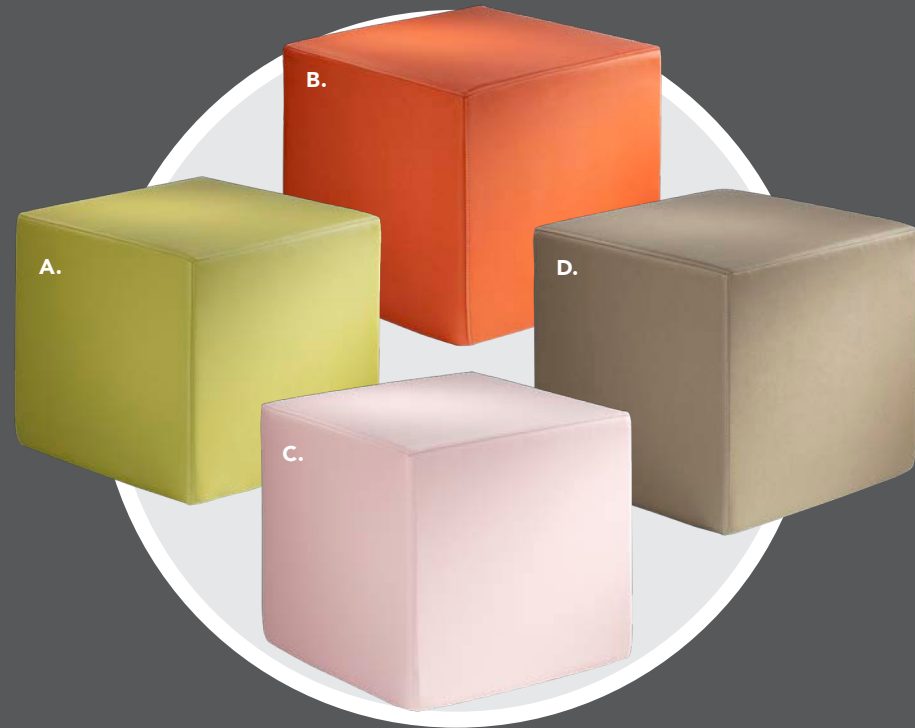

Ottomans

Vibe Cube

18"L 18"D 18"H

- A) 81535 (citrus green vinyl)
- B) 81537 (spice orange vinyl)
- C) 81538 (desert rose vinyl)
- D) 81536 (taupe vinyl)
- E) 81531 (white vinyl)
- F) 81530 (black vinyl)
- G) 81532 (steel blue vinyl)
- H) 81534 (purple vinyl)
- I) 81533 (silver vinyl)
- J) 81519 (red vinyl)
- K) 81517 (yellow vinyl)
- L) 81518 (blue vinyl)
- M) 81525 (orange vinyl)