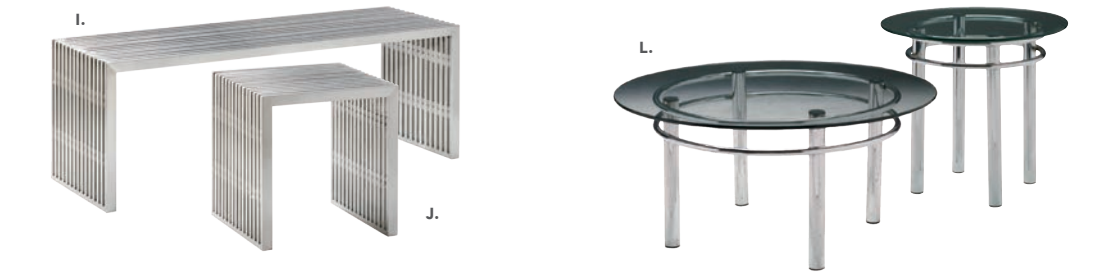

Styles & Shapes

Available in Power

- Taos Side Tables**
15.75"L 15.75"D 24"H
- A) 820322
(white top, bronze)
- B) 820320
(black top, bronze)
- C) 820321
(wood top, bronze)

- Sedona Side Tables**
15.75"L 15.75"D 24"H
- D) 820312
(white top, bronze)
- E) 820310
(black top, bronze)
- F) 820311
(wood top, bronze)

- Sydney Cocktail Tables**
(brushed steel)
48"L 26"D 18"H
- A) 82053 (white)
- 82073 (powered)
- B) 82052 (black)
- 82076 (powered)
- C) 82077 (blue)
- D) 82078 (wood)

- Sydney End Tables**
27"L 23"D 22"H
- E) 82055 (white)
- F) 82054 (black)
- G) 82079 (blue)
- H) 82080 (wood)