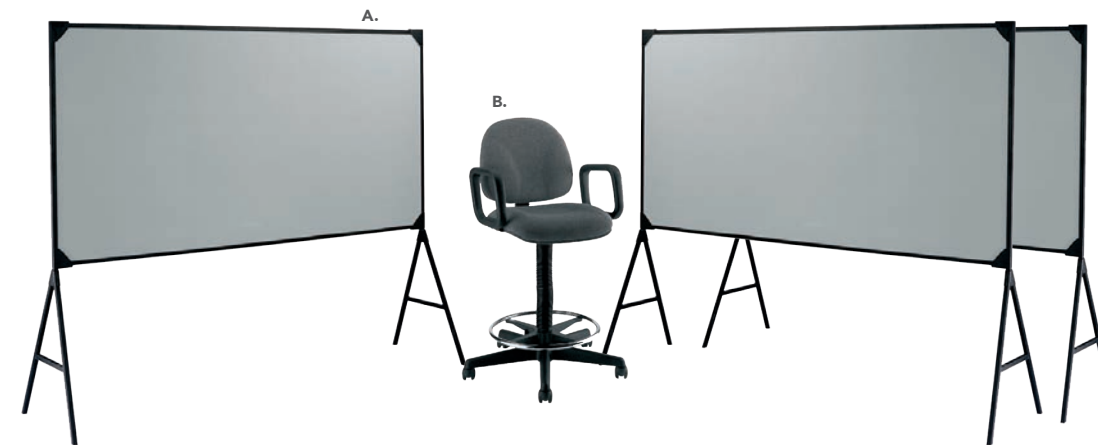

Show & Office Accessories

A) 10201484
Floor Standing
Bulletin Board
(black)
48"W X 96"L X 78"H

B) 71048
Gas Lift Stool w/ arms
(gray, adjustable)
24"W X 20"L X 46"H
also available
71047 w/o arms